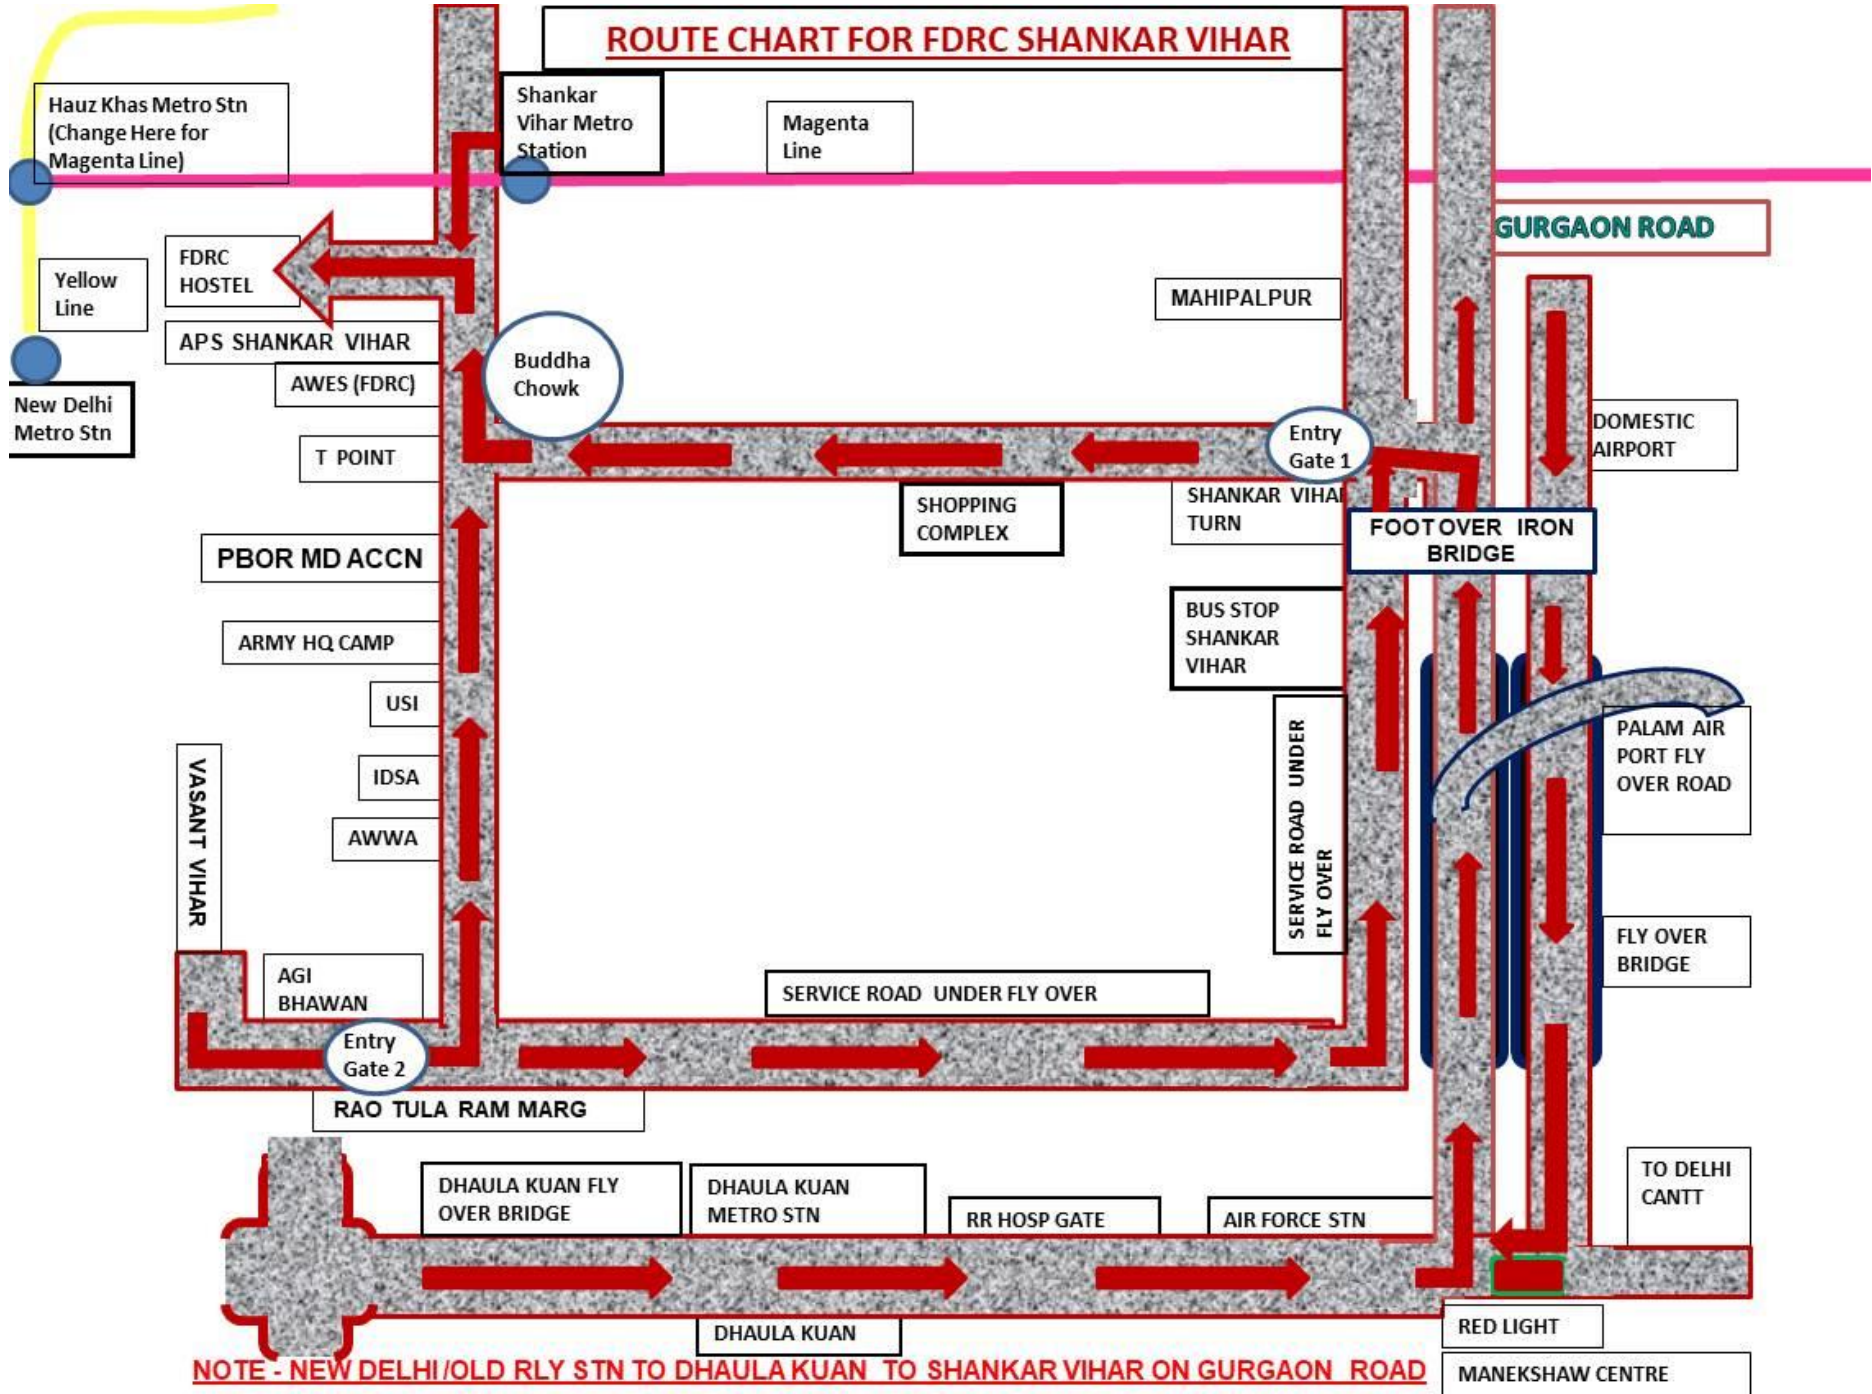

ROUTE CHART FOR FDRC SHANKAR VIHAR

NOTE - NEW DELHI/OLD RLY STN TO DHAULA KUAN TO SHANKAR VIHAR ON GURGAON ROAD